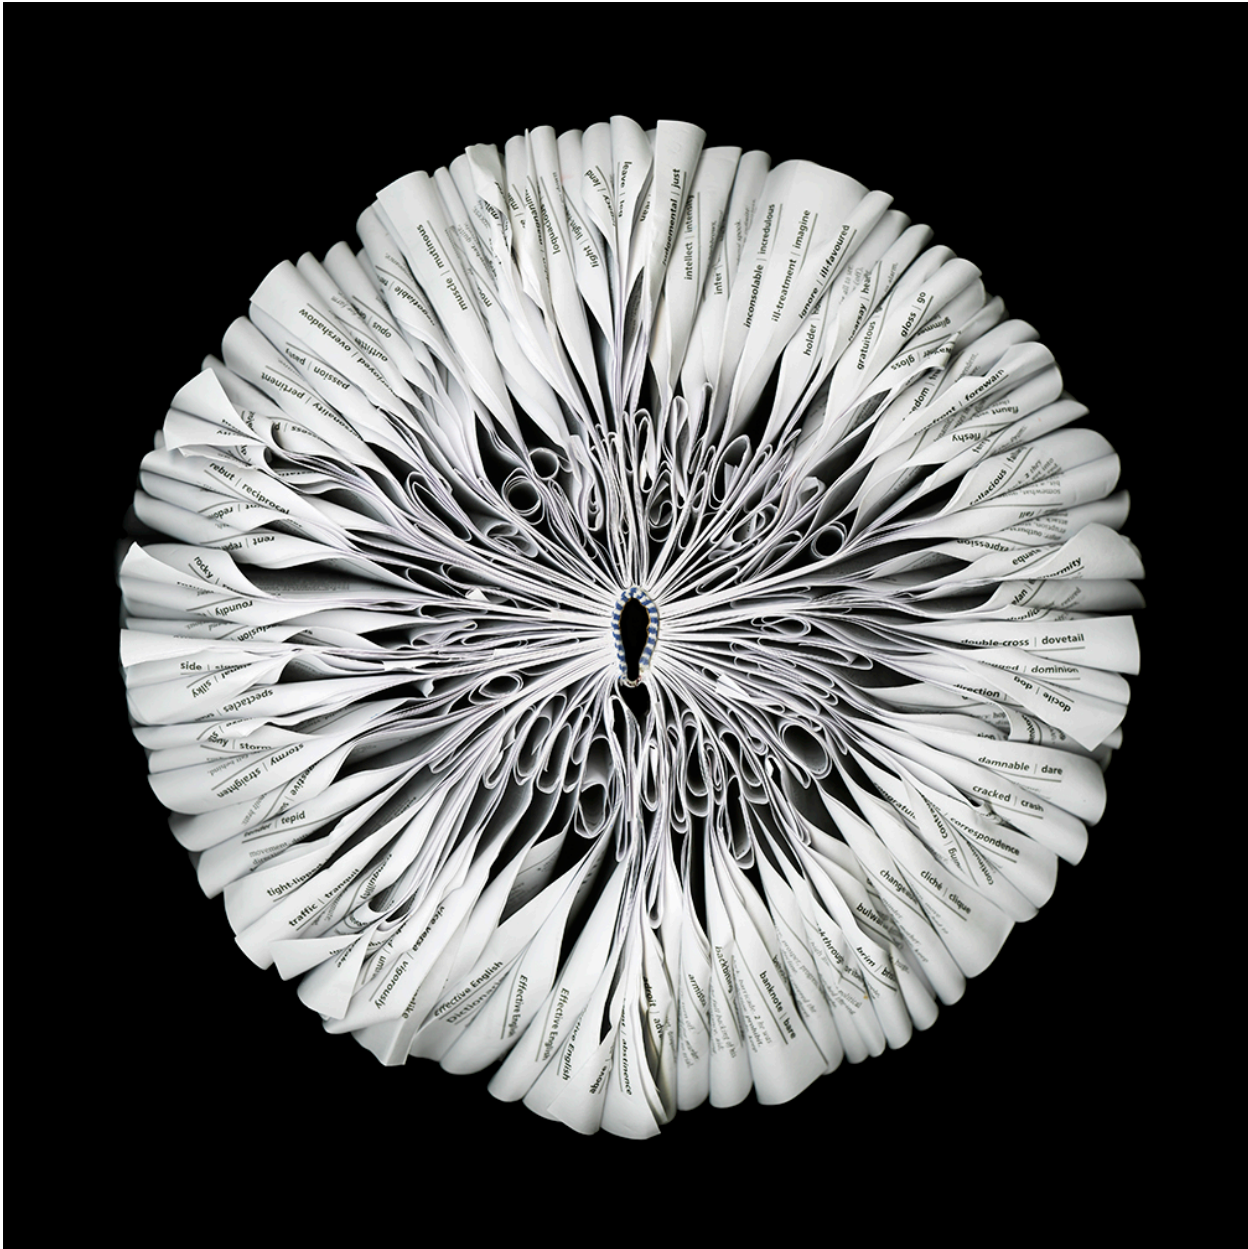

LANOUE GALLERY

Cara Barer, *Oxford*
Archival pigment print, Sizes vary