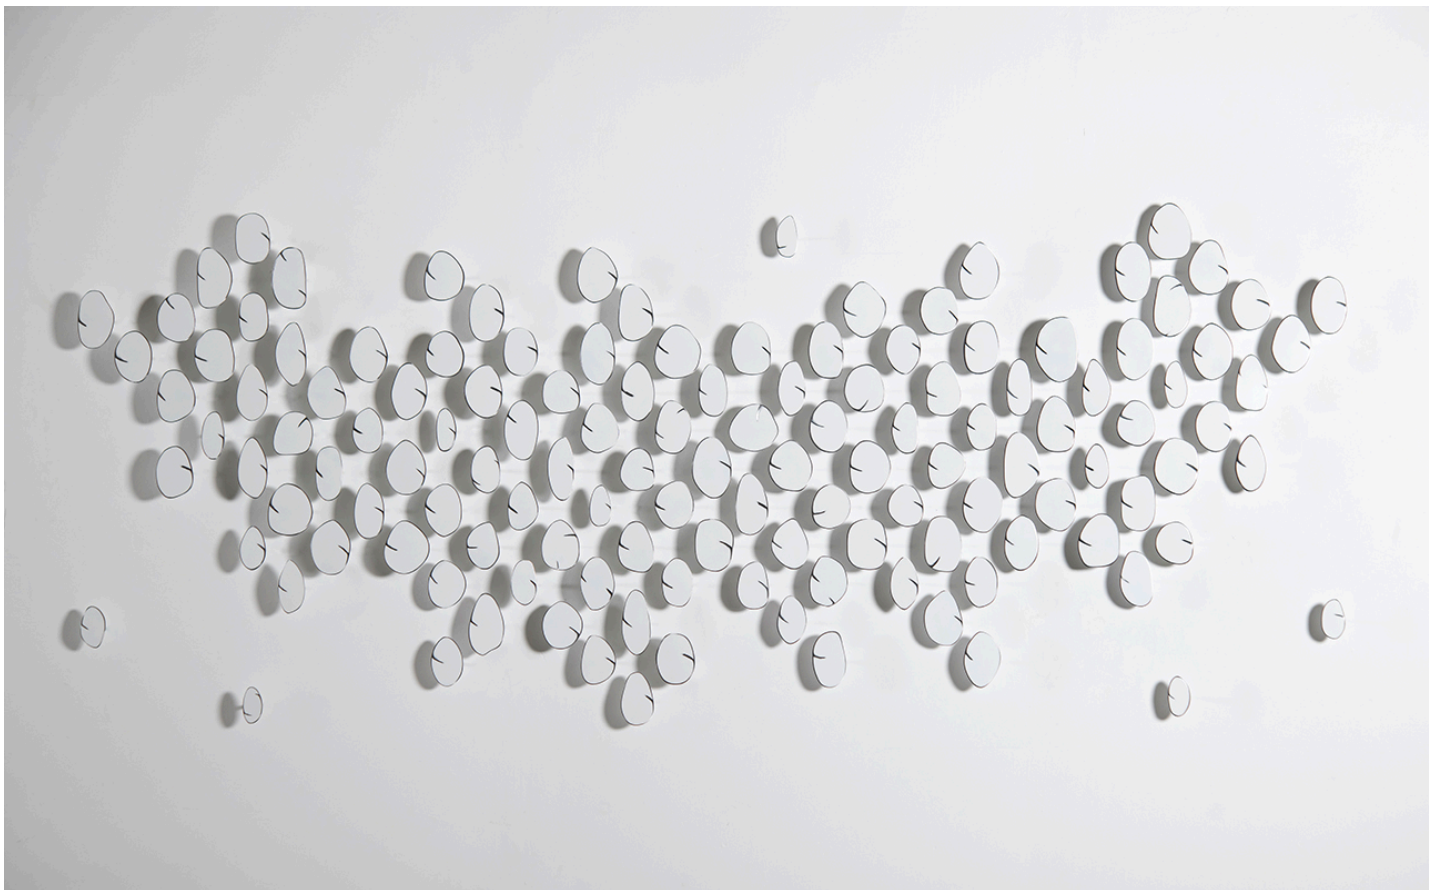

LANOUE GALLERY

Carolina Sardi, *White*
Painted Steel, 45 x 115 x 2 in.