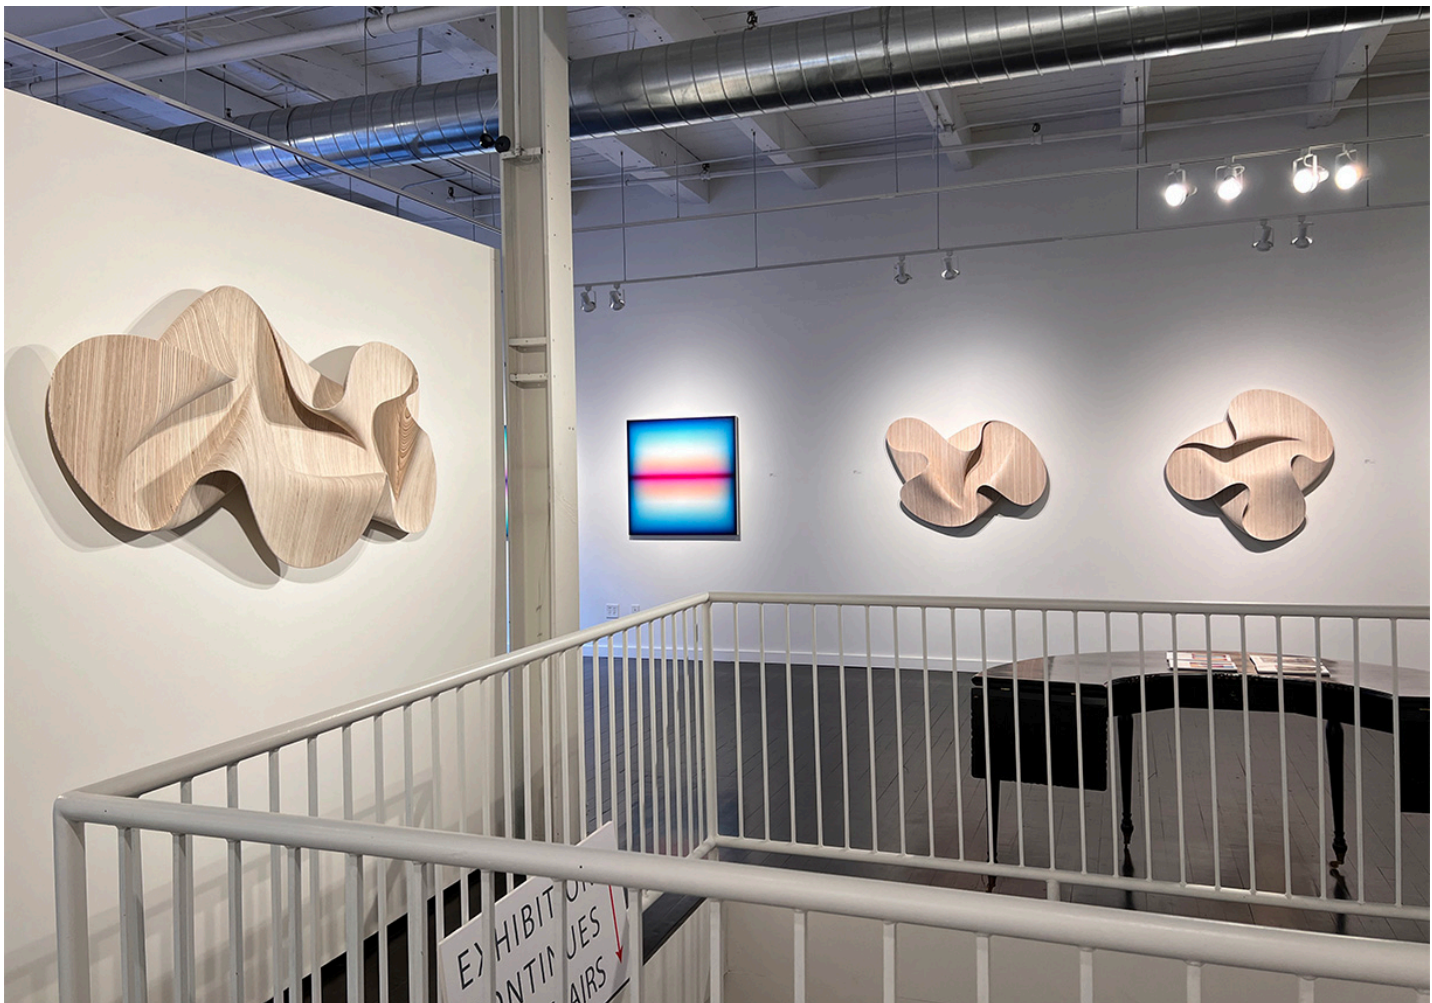

# LANOUE GALLERY

Daniel Mirchev, *Cashmere B* (Sold)  
Hand-sculpted layered plywood, 43 x 42 x 8 in.