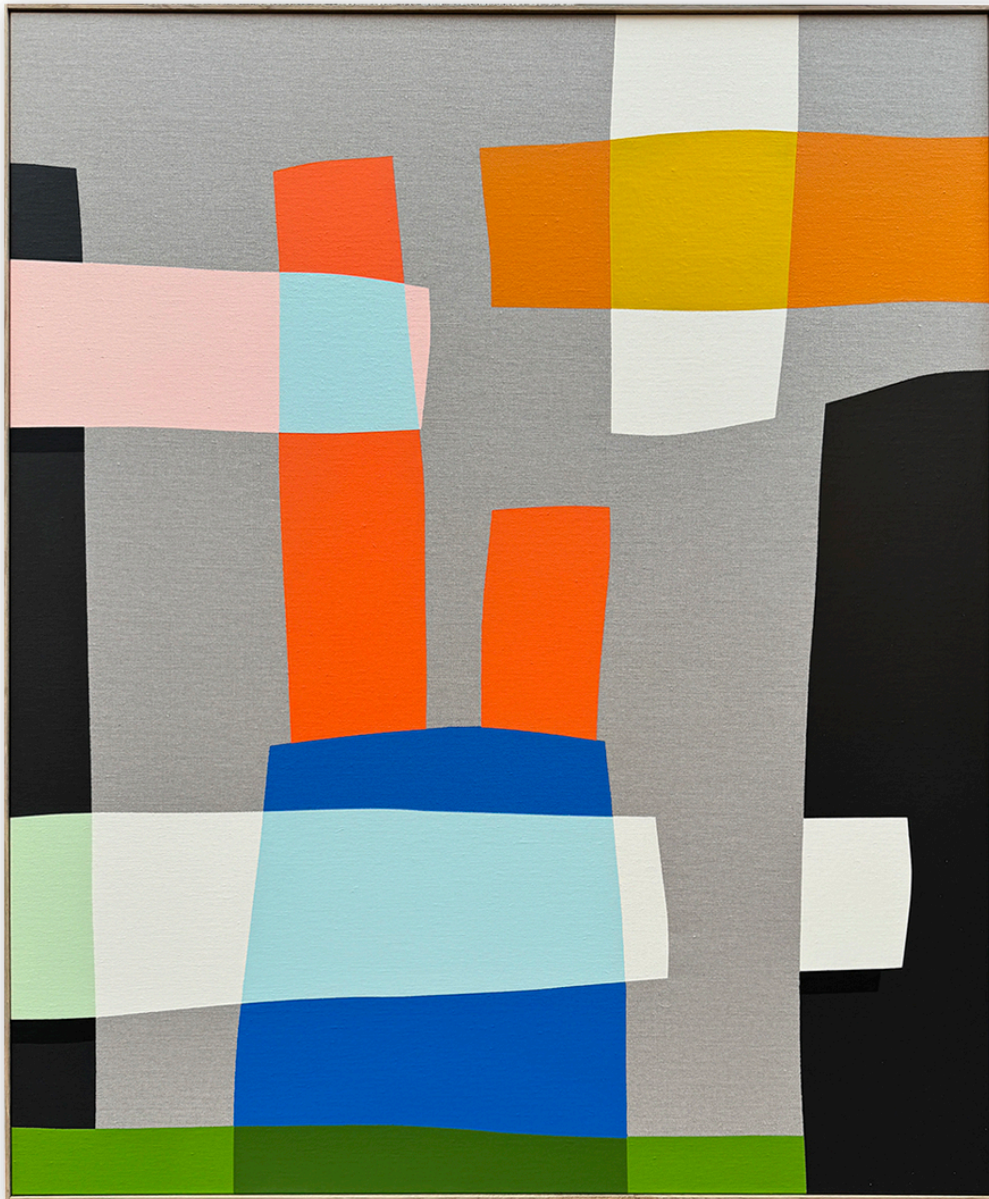

LANOUE GALLERY

Francois Bonnel, *Initiation*
Acrylic on linen, 55 1/8 x 47 1/4 in.