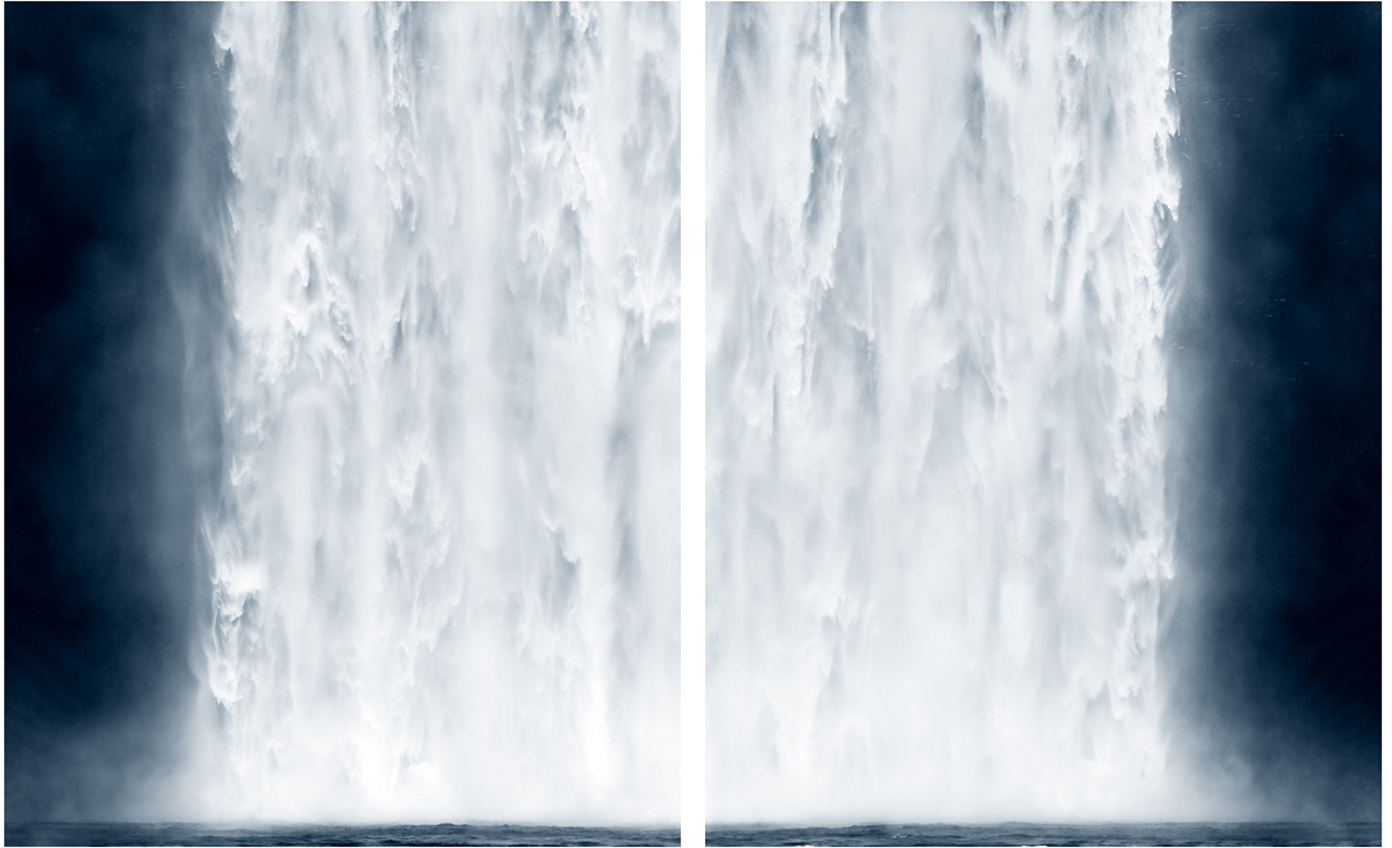

LANOUE GALLERY

Jonathan Smith, *Fall #7 (diptych)*
Chromogenic print, 40x64", 50x80", 70x112"