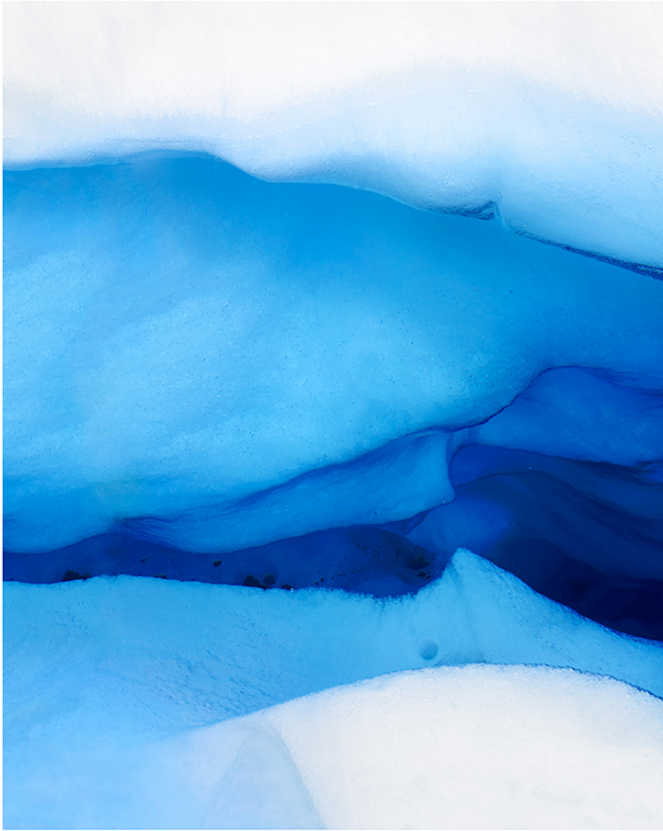

LANOUE GALLERY

Jonathan Smith, *Glacier #22 (diptych)*
Chromogenic print, 30x48", 40x64", 50x80", 70x112"