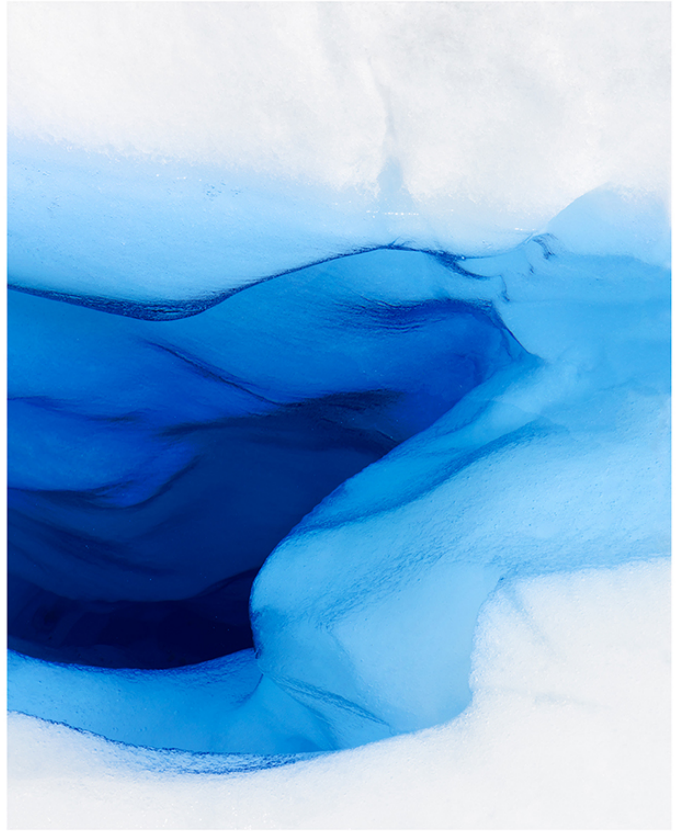

LANOUE GALLERY

Jonathan Smith, *Glacier #22 (diptych)*
Chromogenic print, 30x48", 40x64", 50x80", 70x112"