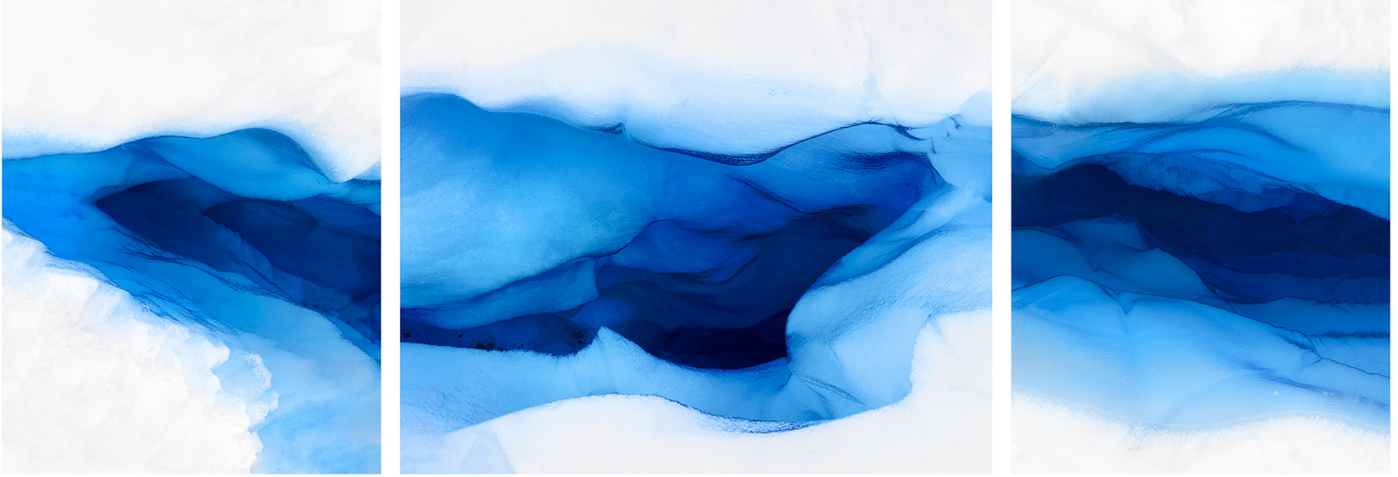

# LANOUE GALLERY

Jonathan Smith, *Glacier Triptych*  
Chromogenic print, 30x72", 40x97", 50x120", 70x168"