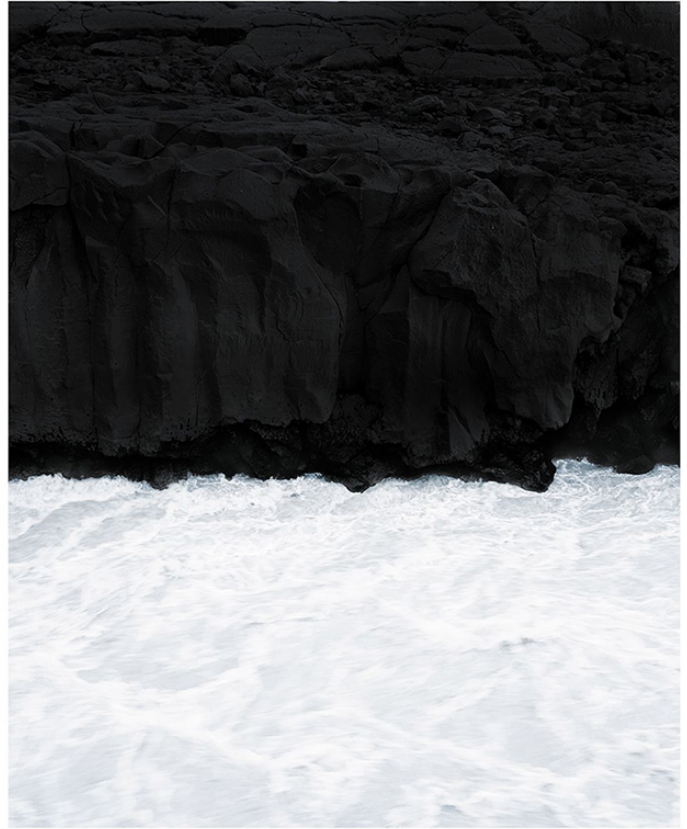

# LANOUE GALLERY

Jonathan Smith, *River #12 (diptych)*  
Chromogenic print, 30x48", 40x64", 50x80"