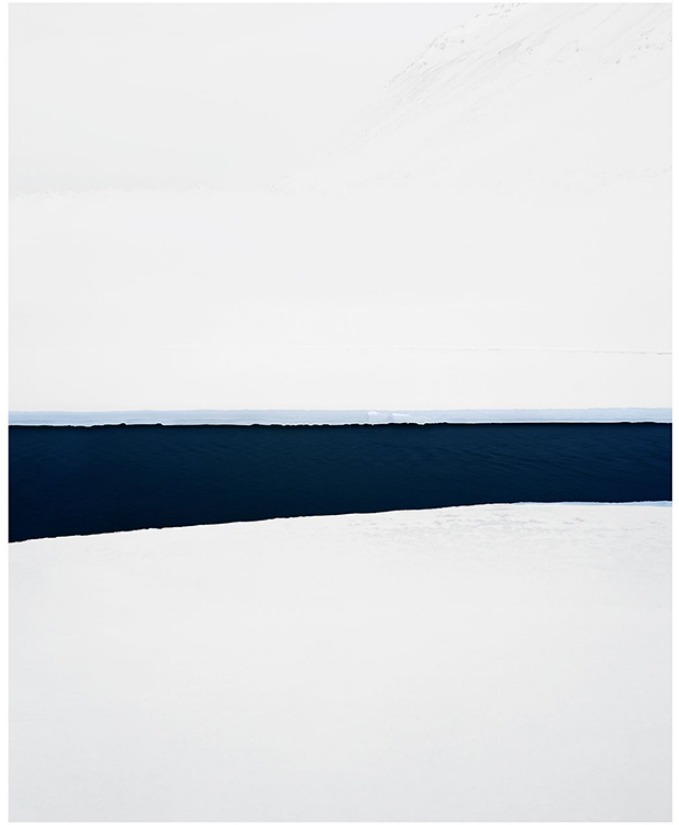

# LANOUE GALLERY

Jonathan Smith, *Stream#1*  
Chromogenic print, 30x48", 40x64", 70x112"