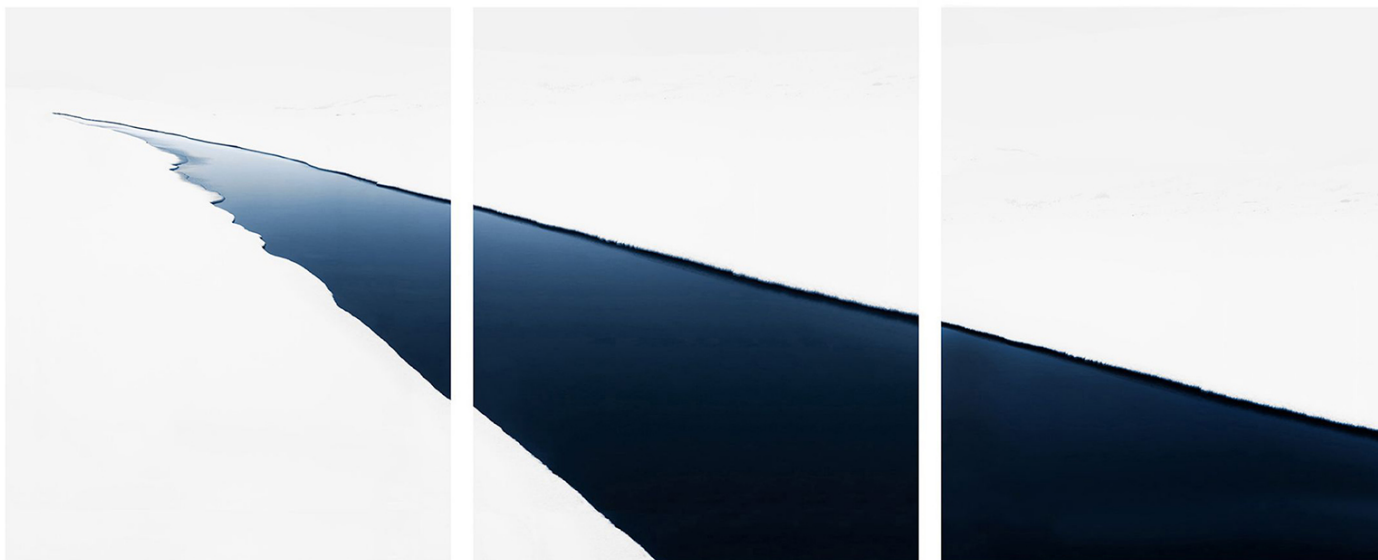

LANOUE GALLERY

Jonathan Smith, *Stream #43 (triptych)*
Chromogenic print, 30x72", 40x97", 50x120", 70x168"