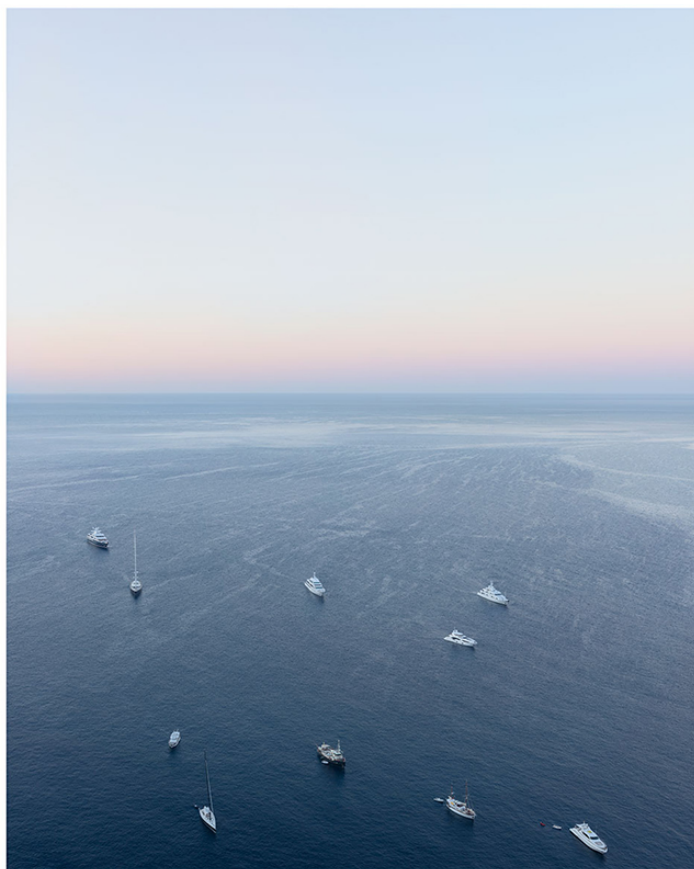

LANOUE GALLERY

Jonathan Smith, *Yachts-First Light (Capri)*
Chromogenic print, 40x64", 50x80", 70x114"