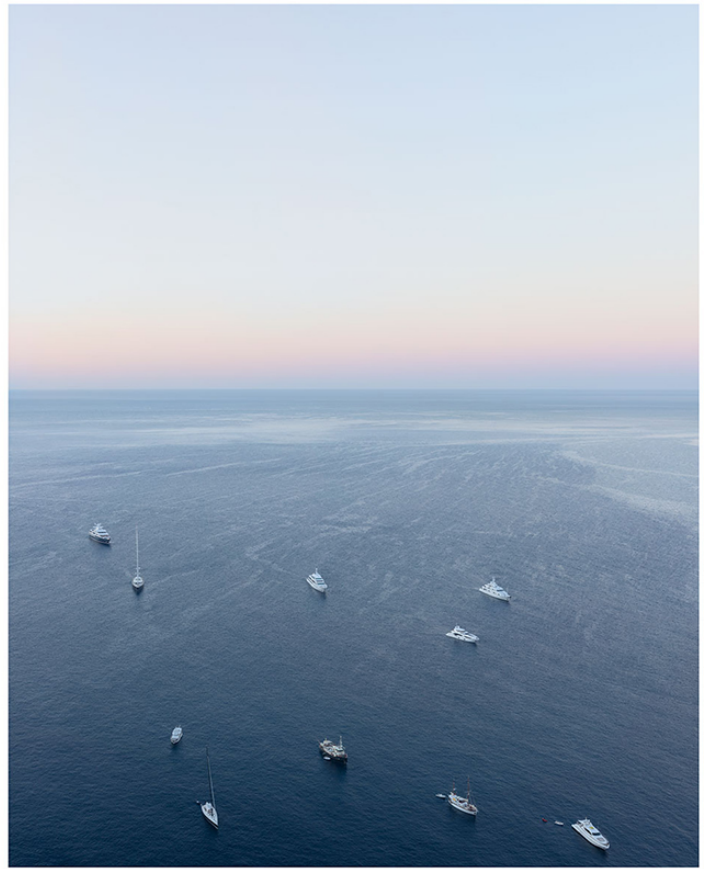

# LANOUE GALLERY

Jonathan Smith, *Yachts-First Light (Capri)*  
Chromogenic print, 40x64", 50x80", 70x114"