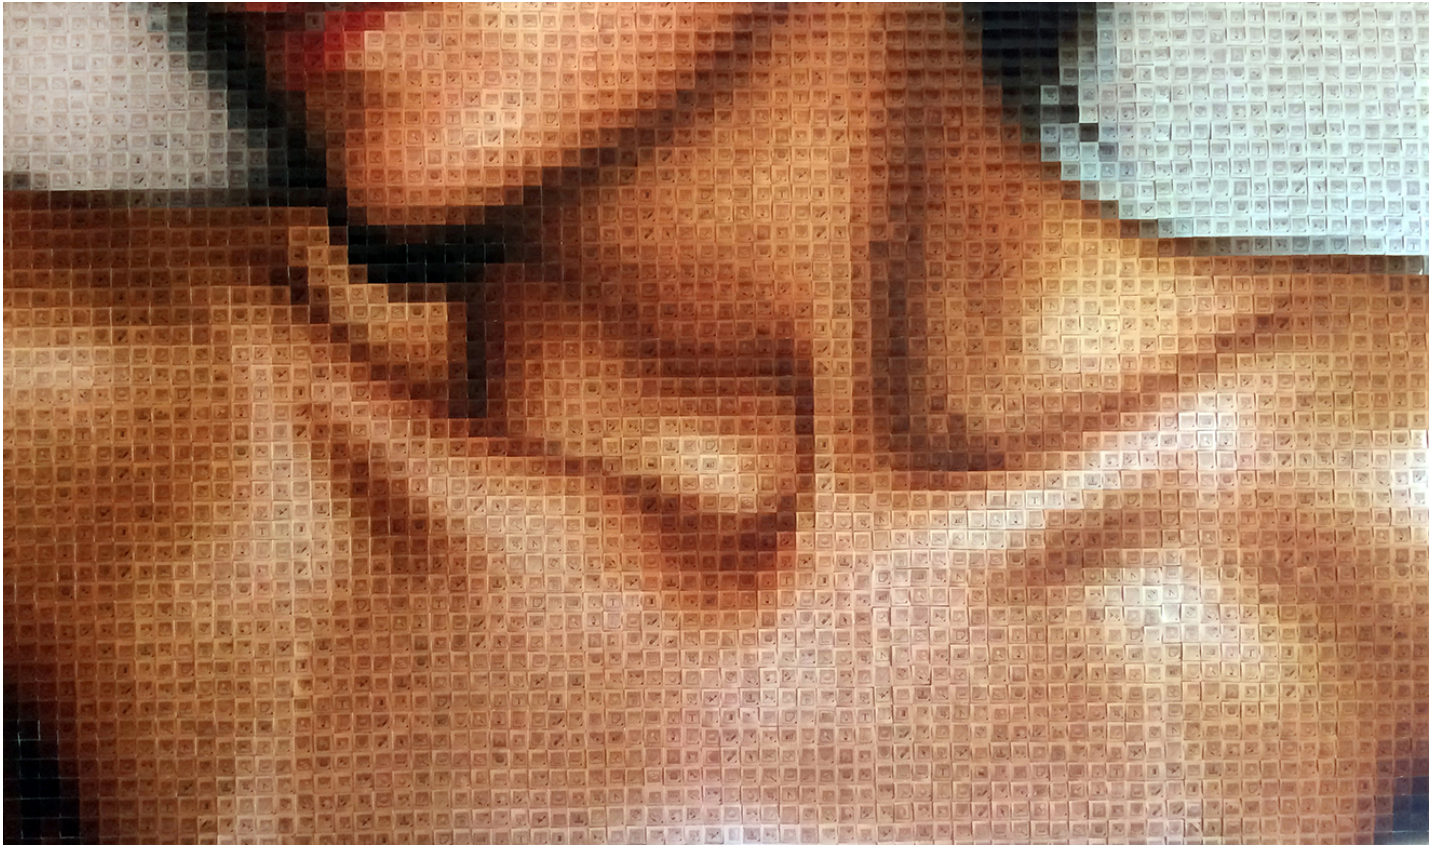

LANOUE GALLERY

Pamela Stretton, *Flatten Layer*
Digital inkjet fragments & foam on board, 36 x 59 in.