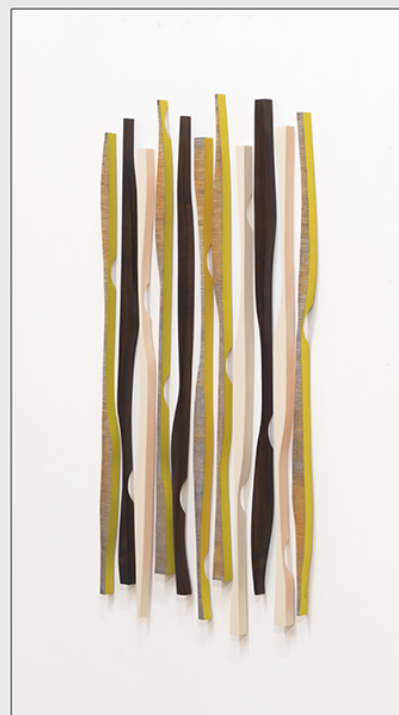

Left side

Front

Right side

Pascal Pierme, *Grande Piccolo 2*  
Painted walnut, 40 x 21 in.